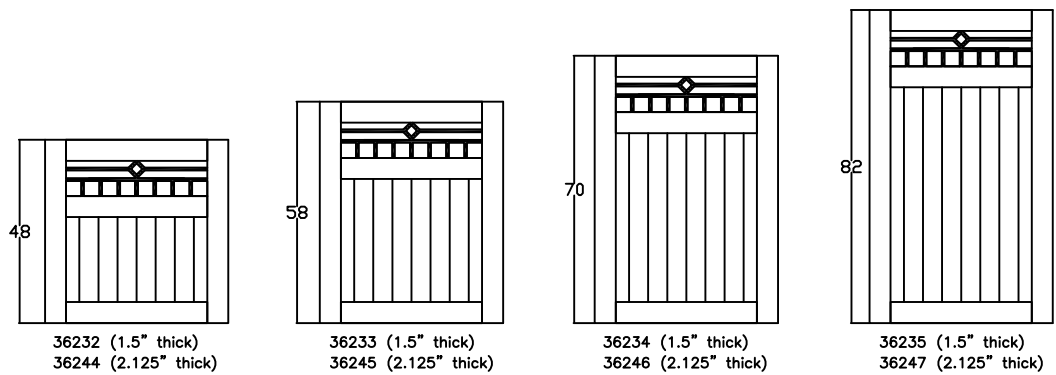

48" WIDE – CRAFTSMAN COLLECTION

3/16" thick precision profiled steel, Sand blasted and powder coated, black

ARCHTOP

FLATTOP

REVERSE ARCHTOP