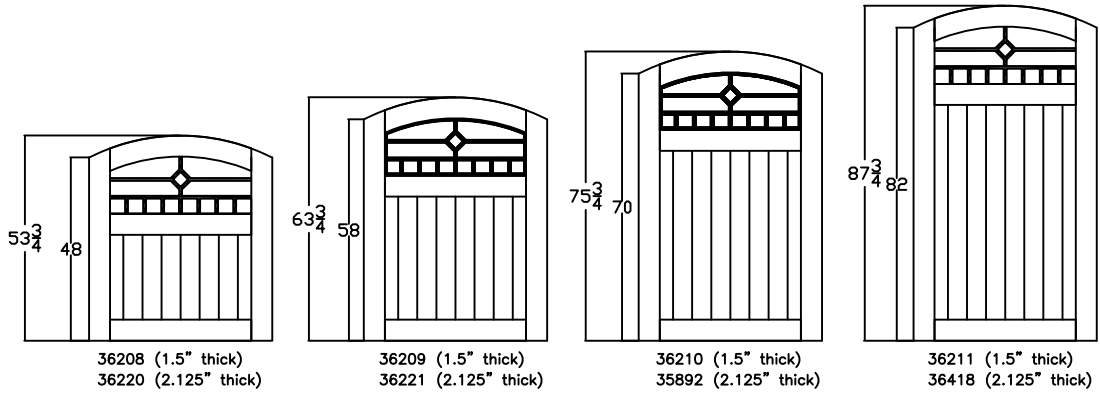

48" WIDE – CRAFTSMAN COLLECTION

3/16" thick precision profiled steel, Sand blasted and powder coated, black

ARCHTOP