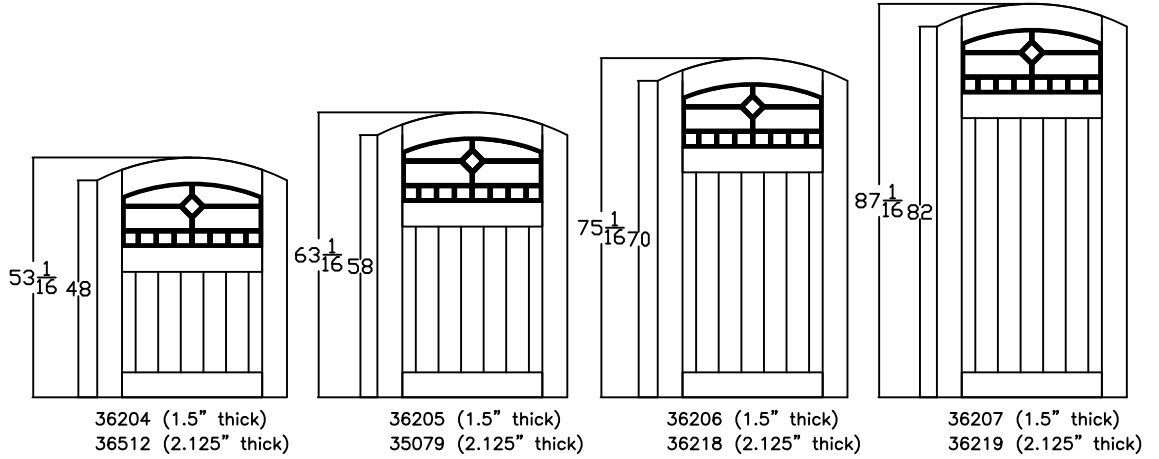

42" WIDE – CRAFTSMAN COLLECTION

3/16" thick precision profiled steel, Sand blasted and powder coated, black

ARCHTOP

FLATTOP

REVERSE ARCHTOP