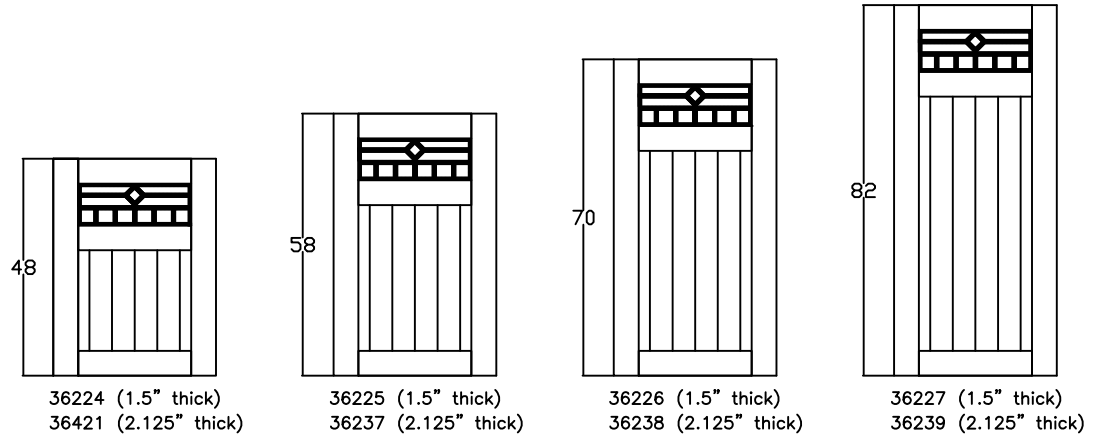

42" WIDE – CRAFTSMAN COLLECTION

3/16" thick precision profiled steel, Sand blasted and powder coated, black

ARCHTOP

FLATTOP

REVERSE ARCHTOP