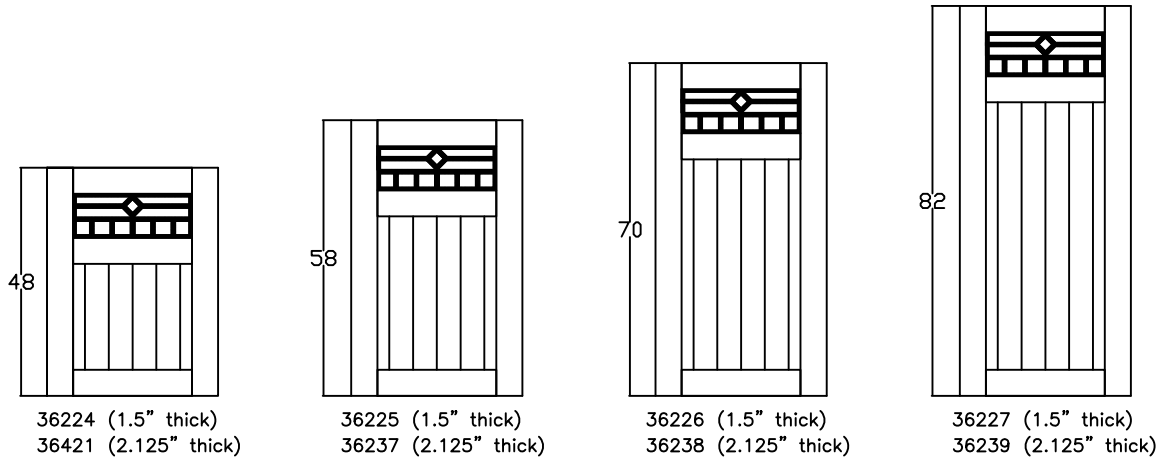

36" WIDE — CRAFTSMAN COLLECTION

3/16" thick precision profiled steel, Sand blasted and powder coated, black

ARCHTOP

FLATTOP

REVERSE ARCHTOP