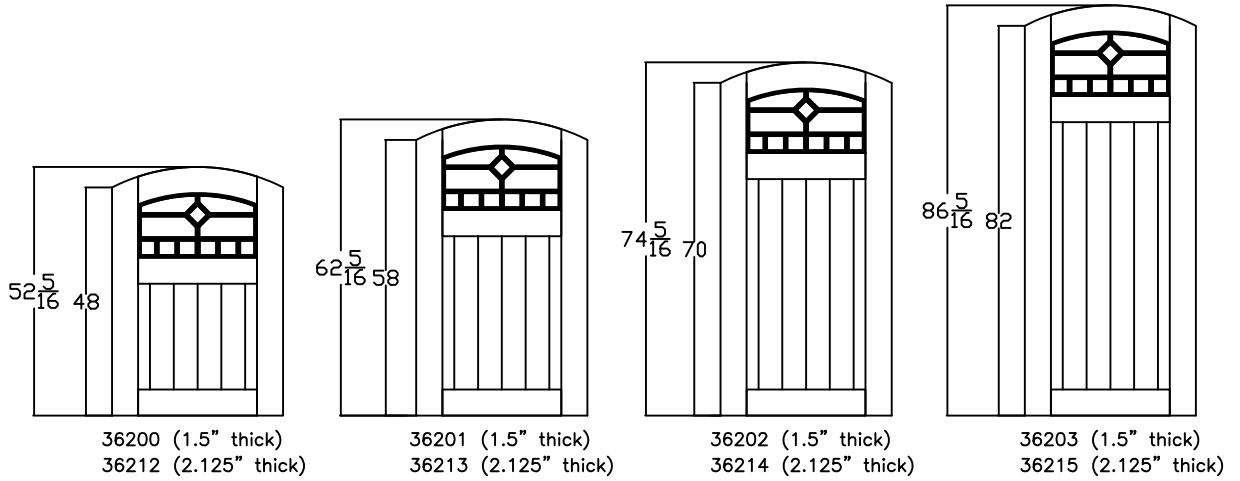

36" WIDE — CRAFTSMAN COLLECTION

3/16" thick precision profiled steel, Sand blasted and powder coated, black

ARCHTOP

FLATTOP

REVERSE ARCHTOP